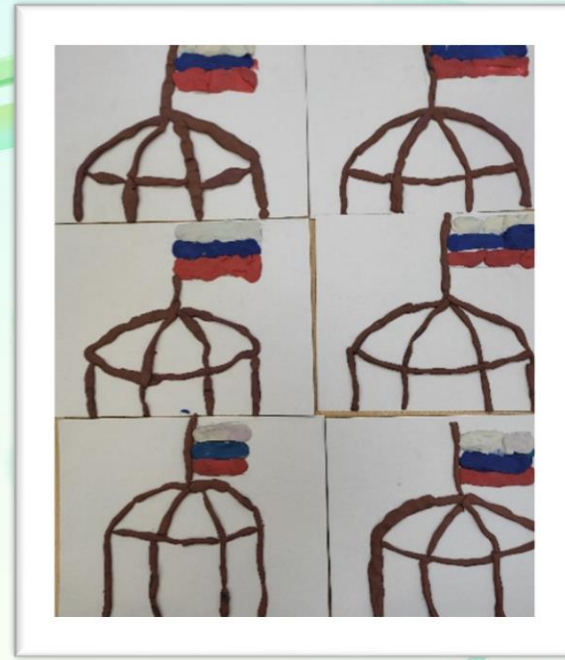

The background is a soft gradient from light blue to light green. It features several decorative elements: a large, multi-layered star in the top left corner, a smaller multi-layered star in the bottom right corner, and several smaller single-layer stars scattered throughout. There are also several curved white lines with small white dots, resembling light trails or orbits, and a few bright, multi-pointed starburst shapes.

# Рисование

# Лепка